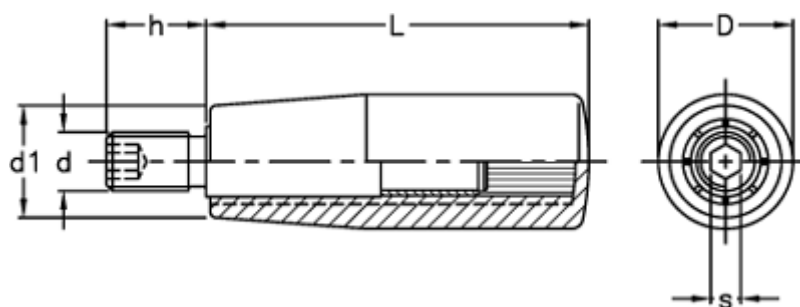

Data Sheet

Article number: 2304024931

Description: E+G Revolving handle
I.601/50+x-M6

Measures

D	= 21
d1	= 17
d 6g	= M6
h	= 13
L	= 50
s	= 3